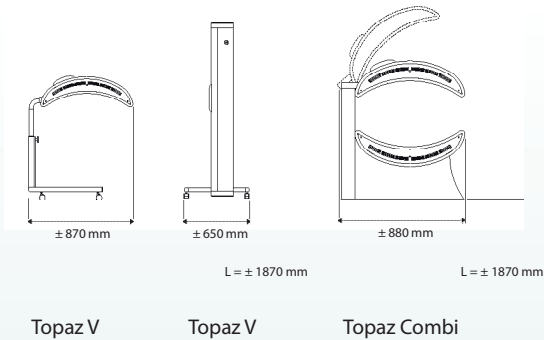

Hapro

HOME TANNING

TOPAZ

Model	UV tubes	Facial tanner	Power	Analog timer 30 min.	SRS*	Aroma	Audio
Topaz 8 V	8 x 100 W	-	0,94 kW	•	-	-	-
Topaz 10 V	10 x 100 W	-	1,16 kW	•	-	-	-
Topaz 10/1 V	6 x 100 W 4 x 80 W	1 x 400 W	1,42 kW	•	-	-	-
Topaz 12 V	12 x 100 W	-	1,36 kW	•	-	-	-
Topaz 22 Combi	22 x 100 W	-	2,40 kW	•	-	-	-
Topaz 24 Combi	24 x 100 W	-	2,60 kW	•	-	-	-
Topaz 24/1 Combi	20 x 100 W 4 x 80 W	1 x 400 W	2,90 kW	-*	-	•	•

V = Vertical tipping stand, Combi= Tanning tunnel. • = As standard, - = Not applicable

* The Topaz 24/1 Combi features a digital timer

Clickstripsystemforeasy cleaning of acrylic panels and tubes