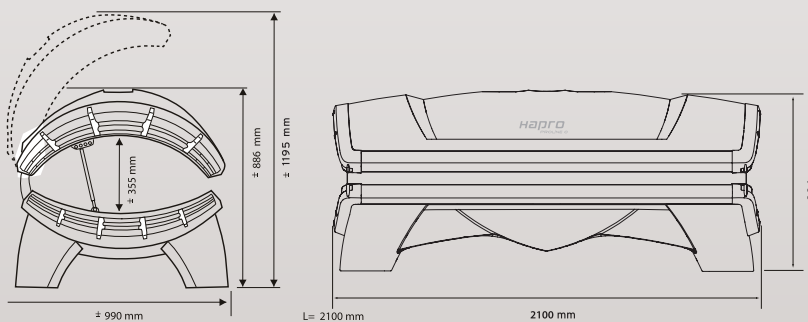

Hapro

PROLINE

- * 1.90 meter tubes
- ** Click strip system
- = As standard
- = Optional

	Proline 28 V	Proline 28 V Intensive
Surface	Metallic effect	Metallic effect
Tubes	28 x 100 WL*	28 x 160 WL*
Handle	•	•
1 body cooler	•	•
2 body coolers	◦	◦
Ceiling with central body cooler and loudspeaker	◦	◦
Programmable internal timer	•	•
Option to connect external timer	•	•
Hour counter	•	•
Click strip**	•	•
Power	2,5 kW	4,3 kW
Connection	230V/2N~/PE/50Hz	230V/2N~/PE/50Hz
Fuses	1 x 16 A 2 x 10 A	1 x 25 A 2 x 16 A
Weight	155 kg	160 kg

Model	UV tubes
Surface	Metallic effect
Tubes base	14 x 100 W
Tubes top	10 x 100 WL* + 4 x 80 W
Face tanner	1 x 400 W
1 body cooler	•
Programmable internal timer	•
Option to connect external timer	•
Hour counter	•
Click strip**	•
Power	3,3 kW
Connection	230V/1N~/PE/50Hz
Fuses	1 x 16 A
Weight	120 kg