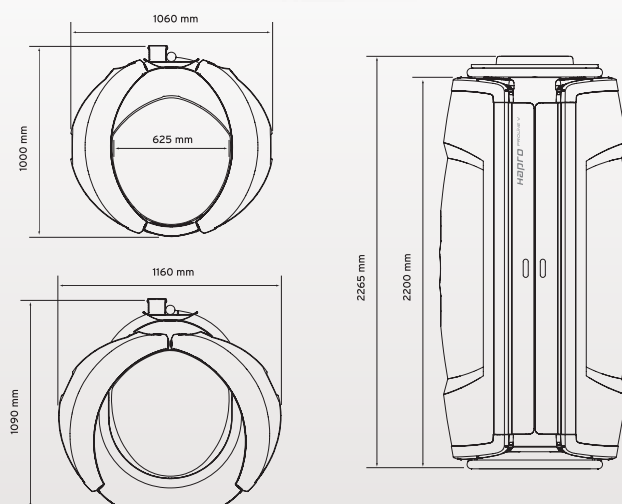

Hapro

PROLINE

- * 1.90 meter tubes
- ** Click strip system
- = As standard
- = Optional

	Proline 28 V	Proline 28 V Intensive
Surface	Metallic effect	Metallic effect
Tubes	28 x 100 WL*	28 x 160 WL*
Handle	•	•
1 body cooler	•	•
2 body coolers	◦	◦
Ceiling with central body cooler and loudspeaker	◦	◦
Programmable internal timer	•	•
Option to connect external timer	•	•
Hour counter	•	•
Click strip**	•	•
Power	2,5 kW	4,3 kW
Connection	230V/2N~/PE/50Hz	230V/2N~/PE/50Hz
Fuses	1 x 16 A 2 x 10 A	1 x 25 A 2 x 16 A
Weight	155 kg	160 kg

Model	UV tubes
Surface	Metallic effect
Tubes base	14 x 100 W
Tubes top	10 x 100 WL* + 4 x 80 W
Face tanner	1 x 400 W
1 body cooler	•
Programmable internal timer	•
Option to connect external timer	•
Hour counter	•
Click strip**	•
Power	3,3 kW
Connection	230V/1N~/PE/50Hz
Fuses	1 x 16 A
Weight	120 kg